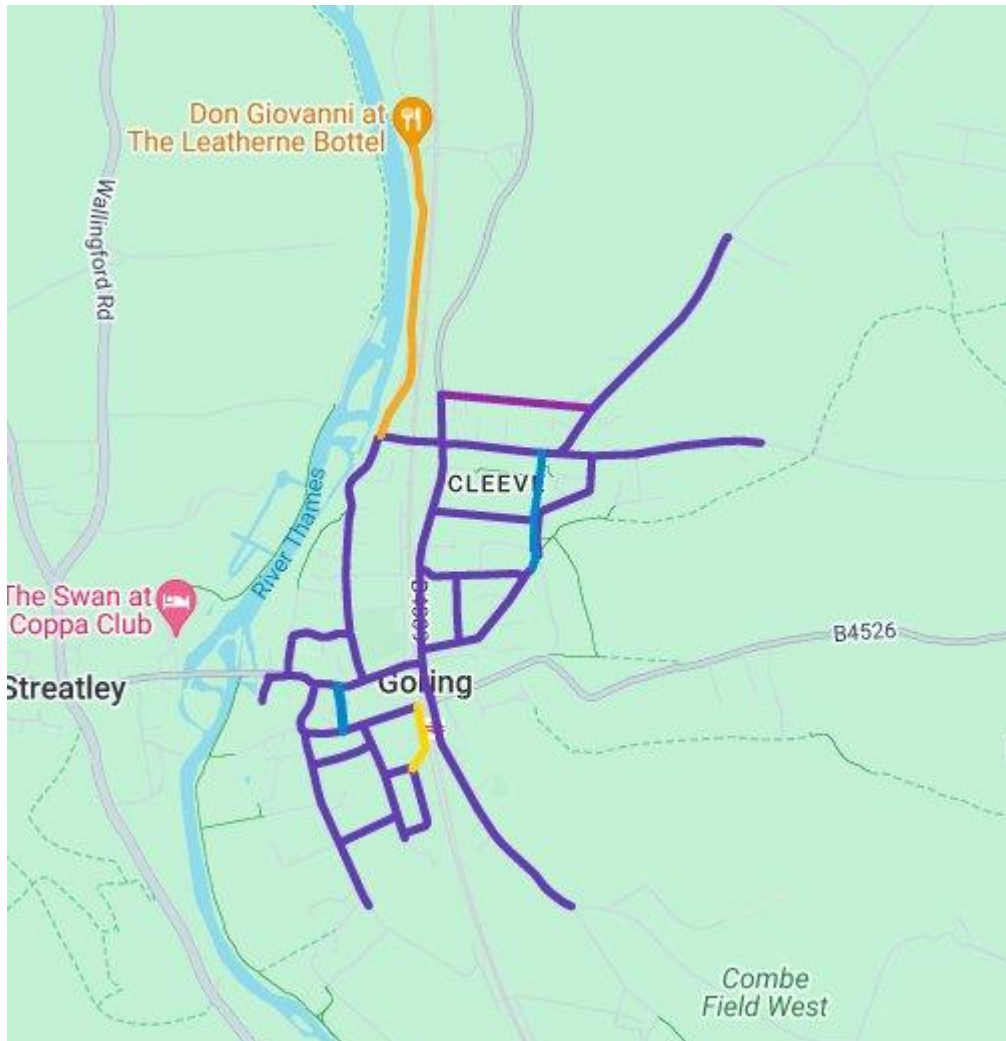

Bost to Cycling Initiative

To look at the recently created safe cycling map for Goring, and possible reclassification of The public footway to bridleway between Lockstile Way and Bourdilon Field.

Key to map can be found by following the link below:

Goring Cycle Network 2024-05-13 -

<https://www.google.com/maps/d/viewer?mid=1Mhe0U0uyjY5lueISJfHIV75-51Jplg&usp=sharing>